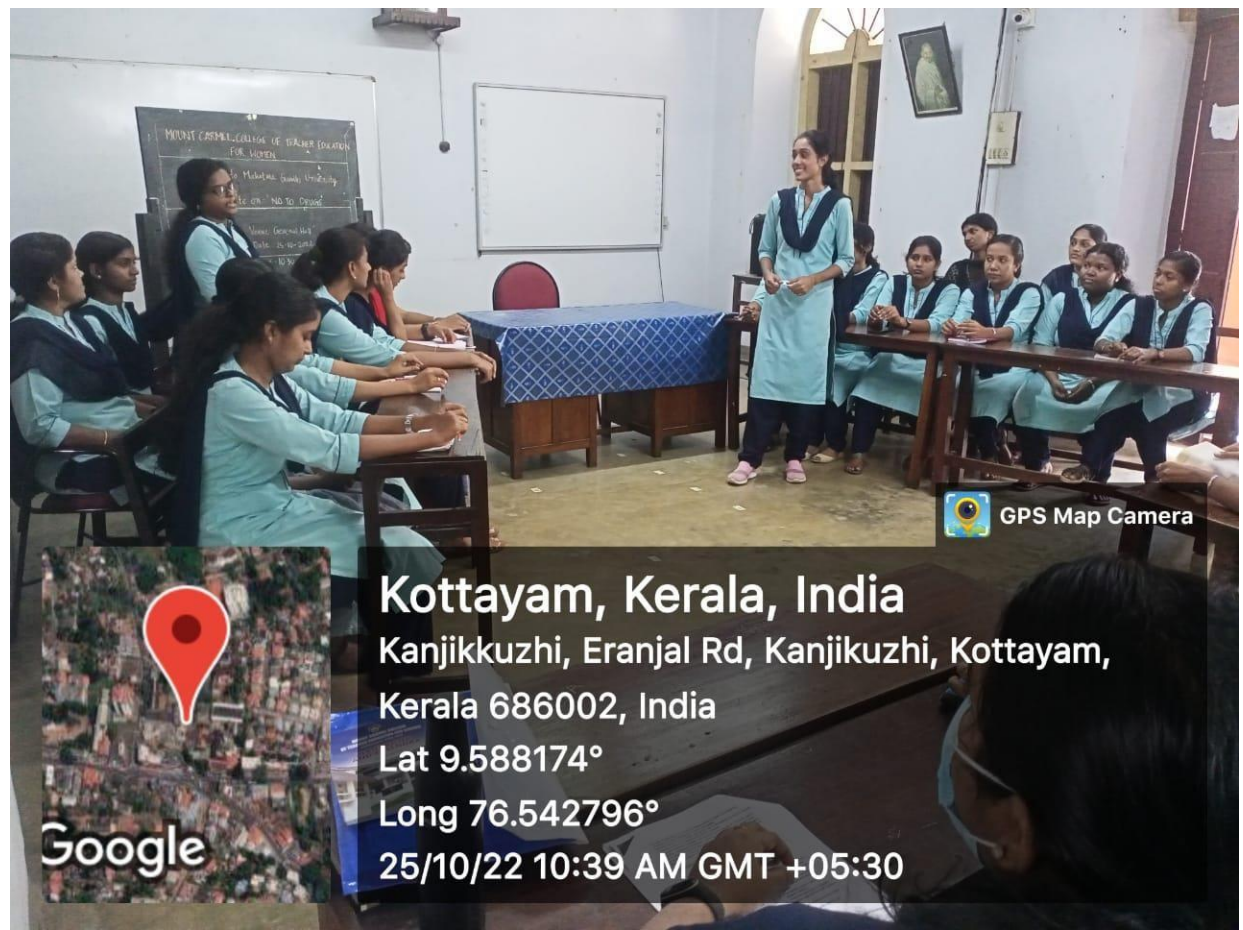

Kottayam, Kerala, India
Kanjikkuzhi, Eranjal Rd, Kanjikuzhi, Kottayam,
Kerala 686002, India
Lat 9.588174°
Long 76.542796°
25/10/22 10:39 AM GMT +05:30