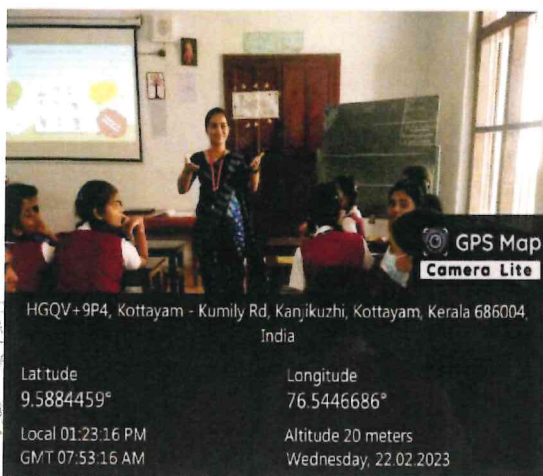

ICT SUPPORT USED BY STUDENTS IN VARIOUS LEARNING SITUATIONS