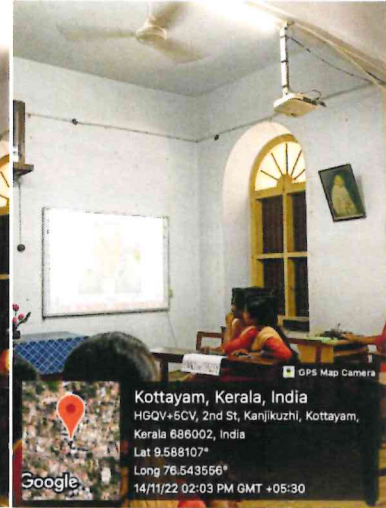

Kottayam, Kerala, India
HGQV+5CV, 2nd St, Kanjikuzhi, Kottayam,
Kerala 686002, India
Lat 9.588107°
Long 76.543566°
14/11/22 02:03 PM GMT +05:30