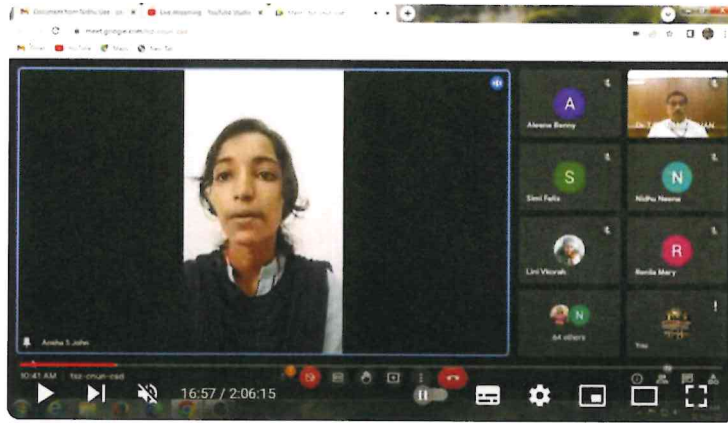

Onam Celebration 2021

<https://youtu.be/X4uFh68V-Dk>

<https://www.youtube.com/watch?v=oQScxQIKPqA>

<https://www.youtube.com/watch?v=e8wgIO9WmFc>

  
 Prof. (Dr.) Suma Joseph  
 Principal

<https://www.youtube.com/watch?v=9HoK-EaHBPO>