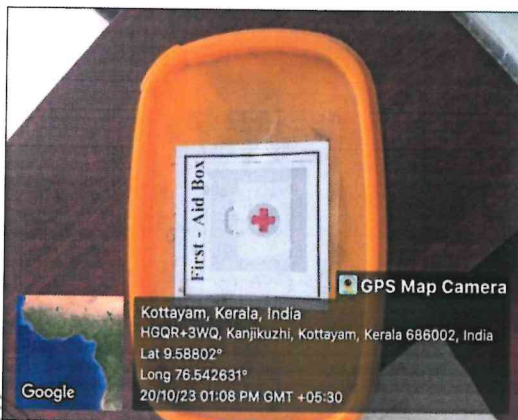

Student Support Facilities

1. Vehicle Parking Facility

2. Recreational Facility

3. First Aid and Medical Aid

4. Transport Facilities

Prof. (Dr.) Suma Joseph
Principal
Mount Carmel College of Teacher
Education for Women
Kottayam - 686 004
www.mountcarmelcollege.ac.in