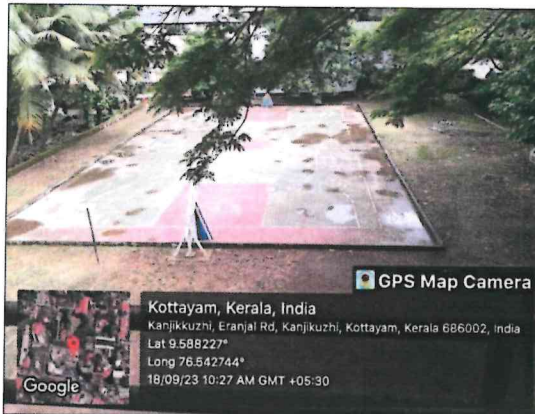

- 1. Vehicle Parking**
- 2. Recreational facility**
- 3. First aid and Medical aid**
- 4. Transport**
- 5. Book bank**
- 6. Safe drinking water**
- 7. Hostel**
- 8. Canteen**
- 9. Toilets for girls**

Prof. (Dr.) Suma Joseph
Principal
Mount Carmel College of Teacher
Education for Women
Kottayam- 686 004

Student Support Facilities

1. Vehicle Parking Facility

2. Recreational Facility

3. First Aid and Medical Aid

4. Transport Facilities

Prof. (Dr.) Suma Joseph
Principal
Mount Carmel College of Teacher
Education for Women
Kottayam - 686 004
www.mountcarmelcollege.ac.in