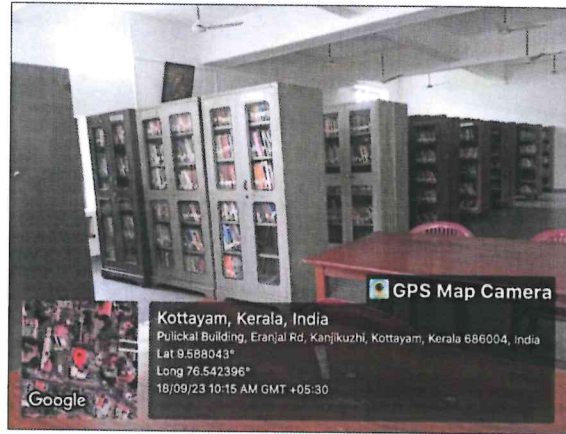

5. Book Bank