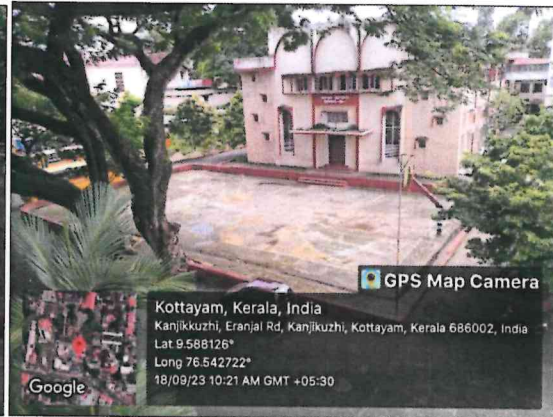

2. Recreational Facility