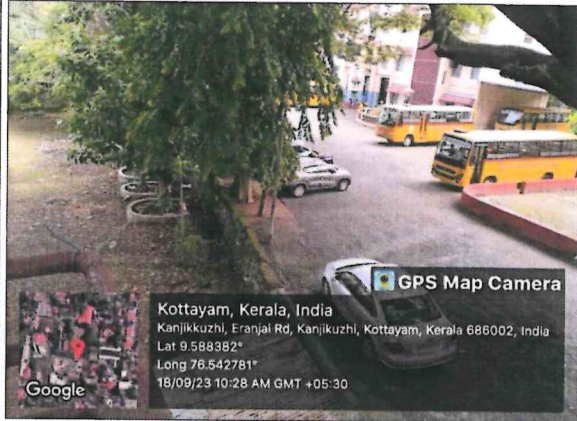

Student Support Facilities

1. Vehicle Parking Facility