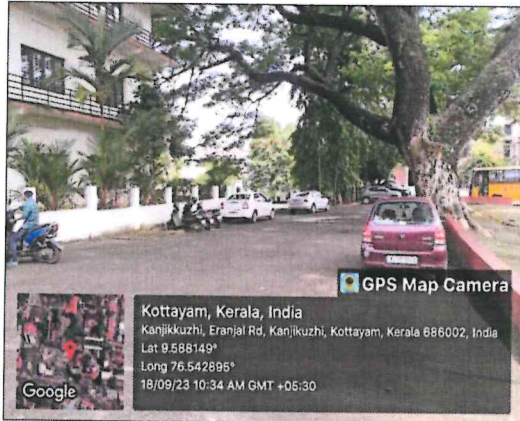

Student Support Facilities

1. Vehicle Parking Facility