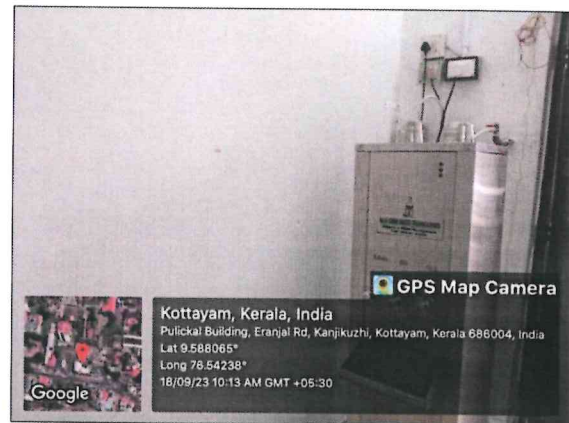

6. Safe Drinking Water