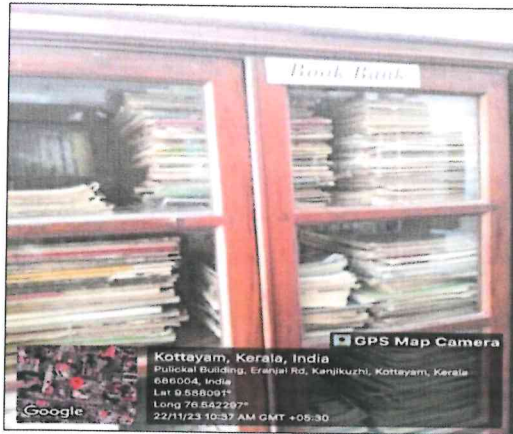

5. Book Bank