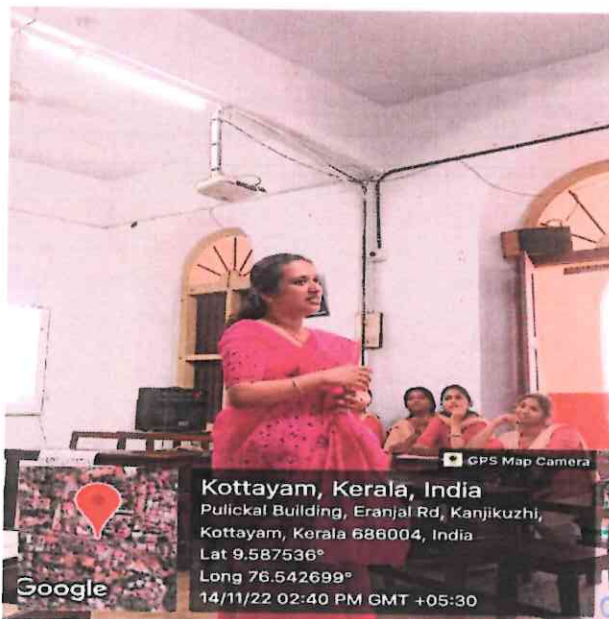

GPS Map Camera
Kottayam, Kerala, India
Pulickal Building, Eranjal Rd, Kanjikuzhi,
Kottayam, Kerala 686004, India
Lat 9.587536°
Long 76.542699°
14/11/22 02:40 PM GMT +05:30

Joseph
(Dr.) Anna Joseph
Principal
Carmel College of Teacher
Education for Women
Kottayam- 686 004