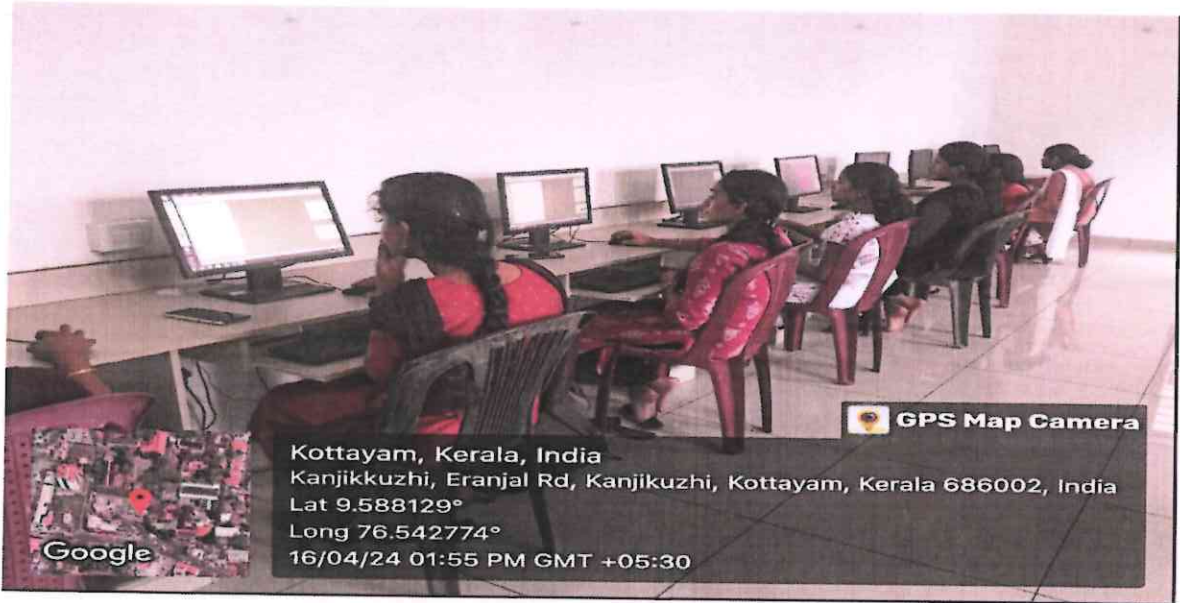

Prof. (Dr.) Suma Joseph
Principal
Mount Carmel College of Teacher
Education for Women
Kottayam- 686 004