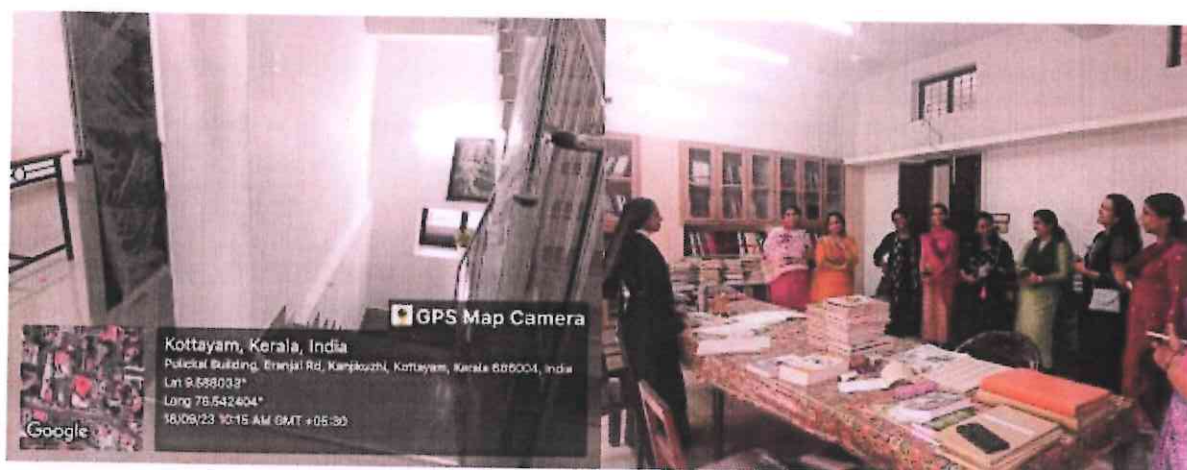

The library provides conducive learning environment for the self study courses. Some of them are Quiet study Area, Group Study room, Comfortable seating, Access to various Resources, Computers and Laptops, Wi-Fi and Internet, Study Guides and Tutorials, Librarian Support. By providing these facilities our students are encouraged to expose to more courses.

Facilities in the Library for Self Study Course

Prof. Dr. Anna Joseph
Principal