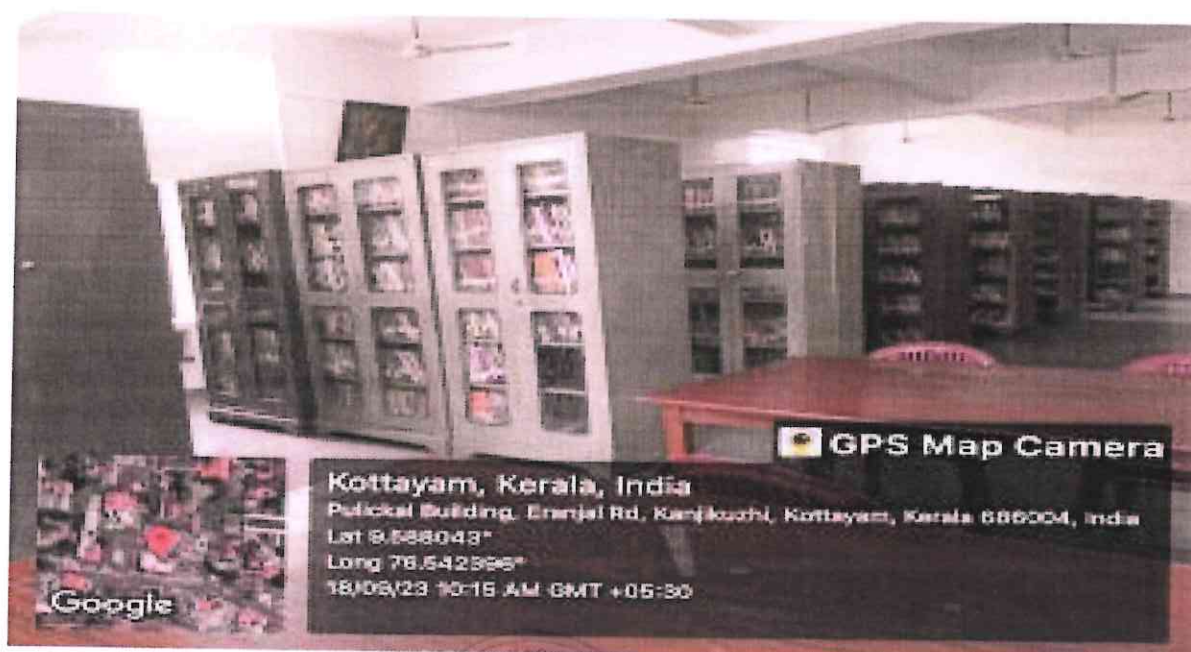

The library provides conducive learning environment for the self study courses. Some of them are Quiet study Area, Group Study room, Comfortable seating, Access to various Resources, Computers and Laptops, Wi-Fi and Internet, Study Guides and Tutorials, Librarian Support. By providing these facilities our students are encouraged to expose to more courses.

Facilities in the Library for Self Study Course

Prof. Dr. Anna Joseph
Principal