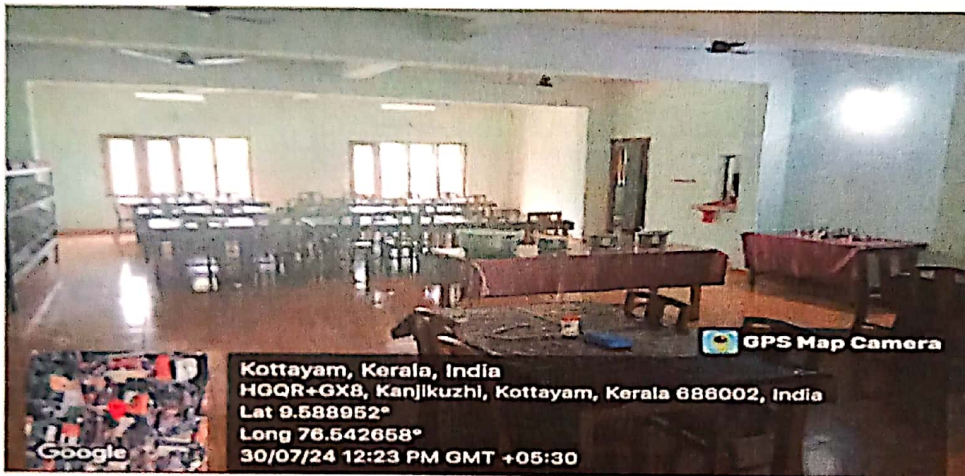

- *Proper drainage system for the disposal of waste water at the college hostel*

OTHER ZERO WASTE GENERATION PRACTICES IN THE INSTITUTION

- *Use and reuse of steel utensils to reduce wastage at college and college hostel*

Email ID: mountcarmeltrainingcollege@gmail.com

Joseph

www.mountcarmelcollege.ac.in

Dr. J. S. Joseph
Principal
Mount Carmel College of Teacher
Education for Women
Kottayam- 686 004