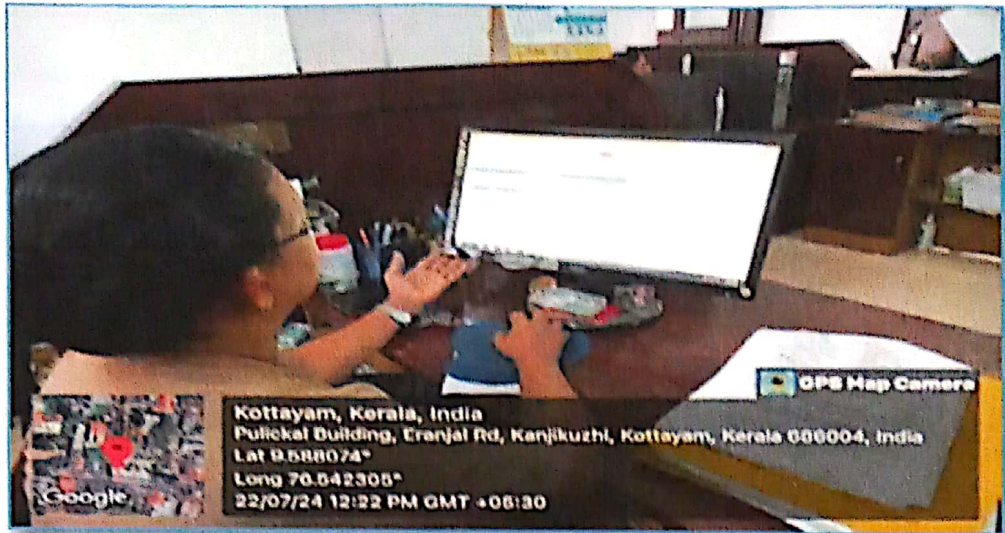

- *Office automation system e-scholar*