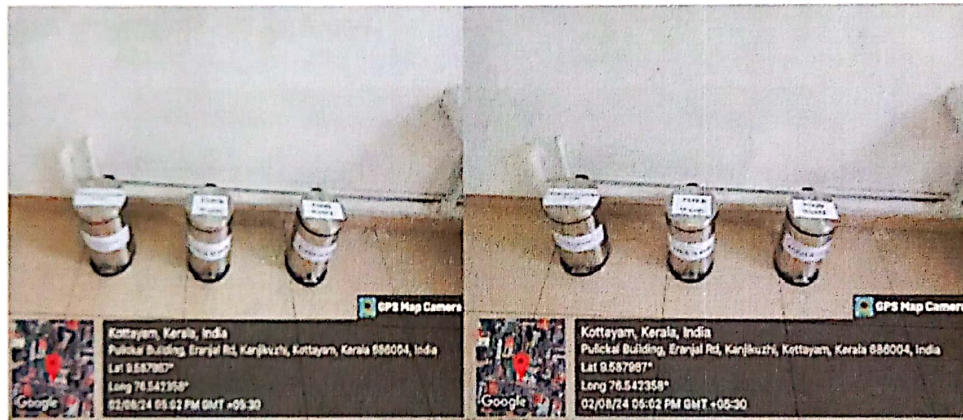

Geo-tagged photographs

Prof. (Dr.) Suma Joseph
Principal
Mount Carmel College of Teacher
Education for Women
Kottayam- 686 004

GEO-TAGGED PHOTOGRAPHS SHOWING INSTITUTIONAL WASTE MANAGEMENT PRACTICES

- **SEGREGATION OF WASTE-** Separate waste bins for food, paper and non-biodegradable wastes