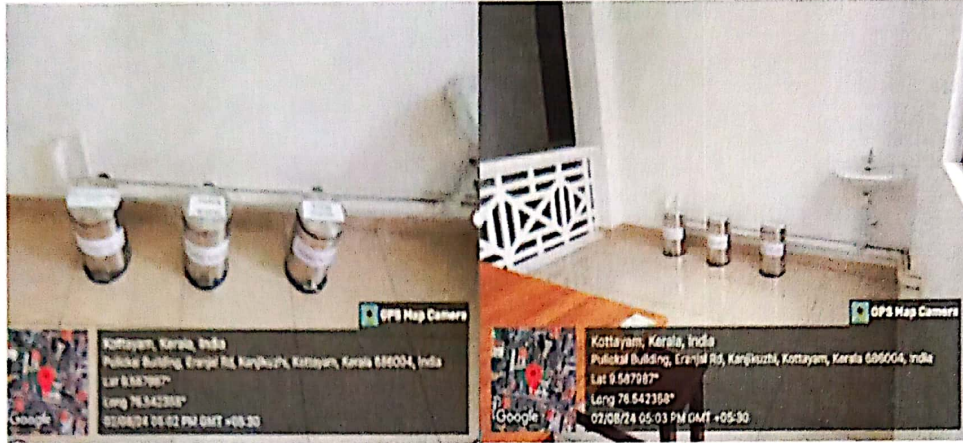

Geo-tagged photographs

Prof. (Dr.) Suma Joseph
Principal
Mount Carmel College of Teacher
Education for Women
Kottayam- 686 004

GEO-TAGGED PHOTOGRAPHS SHOWING INSTITUTIONAL WASTE MANAGEMENT PRACTICES

- **SEGREGATION OF WASTE-** Separate waste bins for food, paper and non-biodegradable wastes