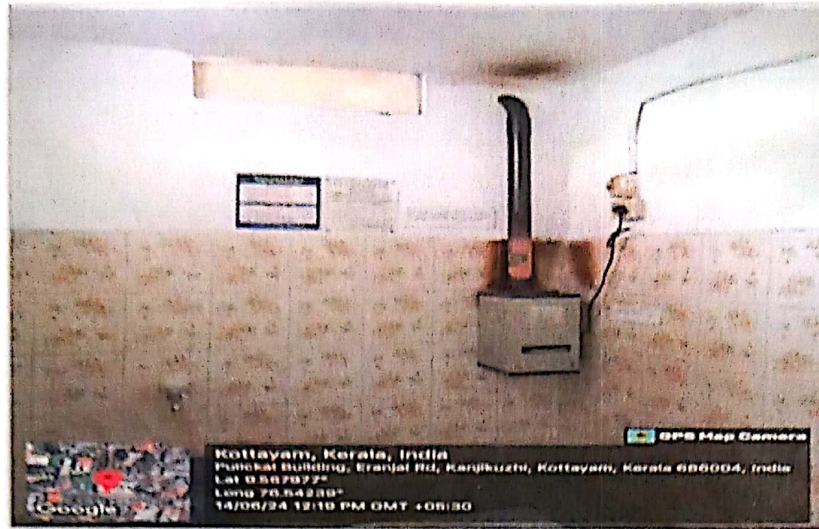

- *Bio-gas plant at the college hostel*

Suma Joseph

Prof. (Dr.) Suma Joseph
Principal
Mount Carmel College of Teacher
Education for Women
Kottayam- 686 004

Email ID: mountcarmeltrainingcollege@gmail.com

www.mountcarmelcollege.ac.in

- Sanitary Napkin Incinerators placed in the women's toilet at the college

- Waste management system installed in the institution for the safe disposal of dry waste

- Proper drainage system for the disposal of waste water at coll