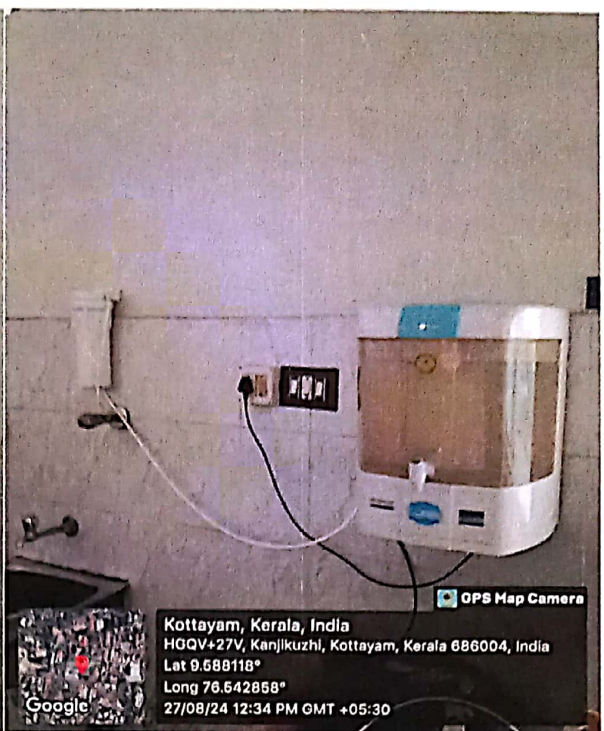

Kottayam, Kerala, India
HGQV+27V, Kanjikkuzhi, Kottayam, Kerala 686004, India
Lat 9.588118°
Long 76.542858°
27/08/24 12:34 PM GMT +05:30