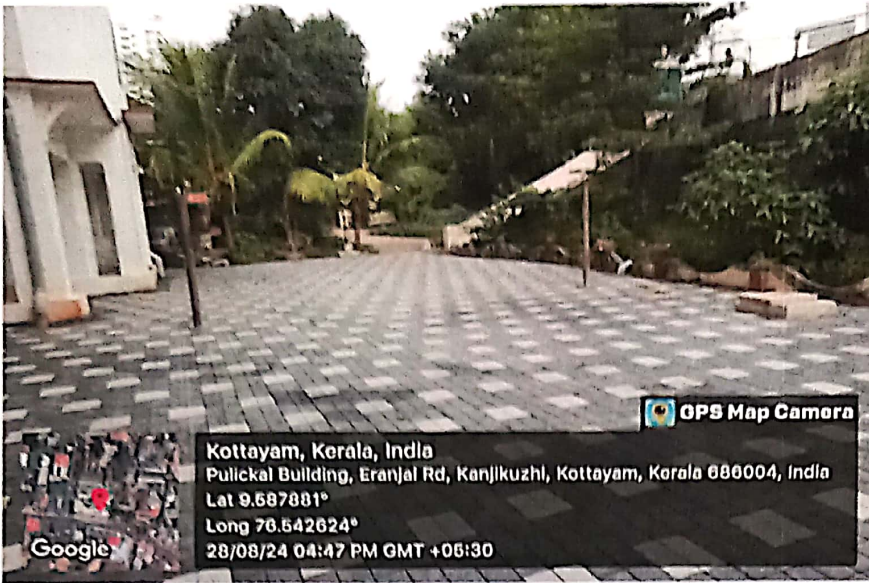

• OPEN WELLS AND WATER TANKS

Suma Joseph
Prof. (Dr.) Suma Joseph
Principal
Mount Carmel College of Teacher Education for Women
Kottayam- 686 004