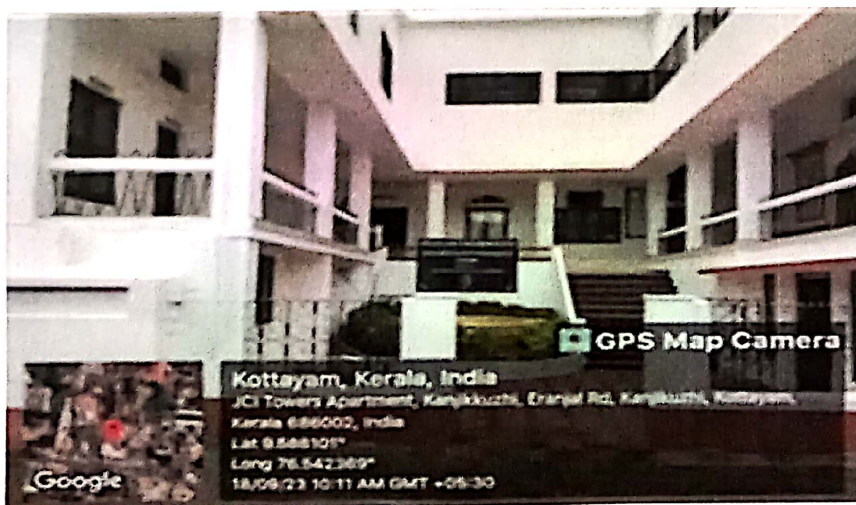

• OPEN WELLS AND WATER TANKS