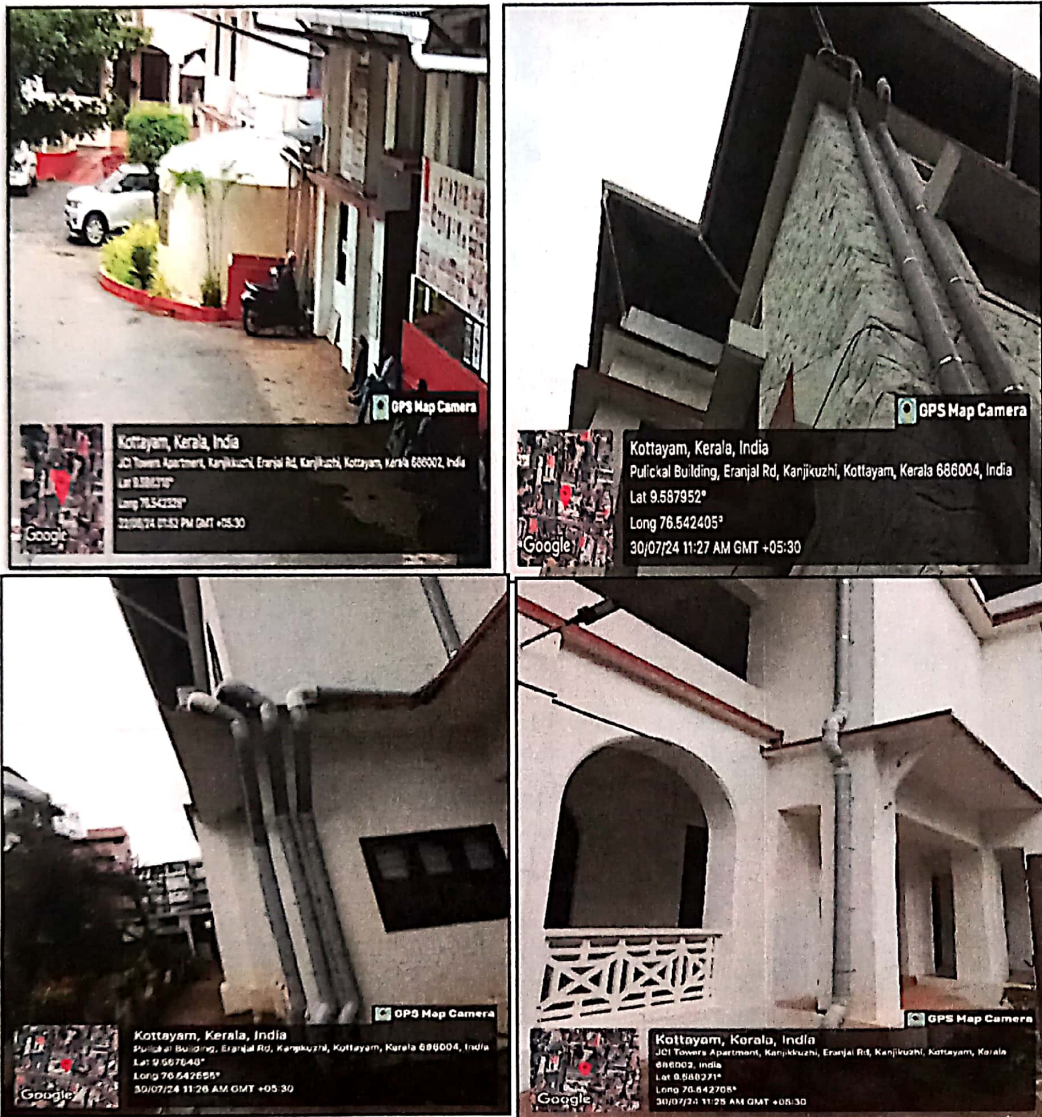

7.1.4 GEO-TAGGED PHOTOGRAPHS

The water management and conservation initiatives undertaken by the institution in the form of rainwater harvesting, maintaining tanks and open wells, and practising economical usage and reduced wastage are evident from the institution's water management policy and practices. The Geotagged photographs for the same are as follows.

- RAINWATER HARVESTING

Suma Joseph

Prof. (Dr.) Suma Joseph
Principal
Mount Carmel College of Teacher
Education for Women
Kottayam- 686 004

Email ID: mountcarmeltrainingcollege@gmail.com

www.mountcarmelcollege.ac.in